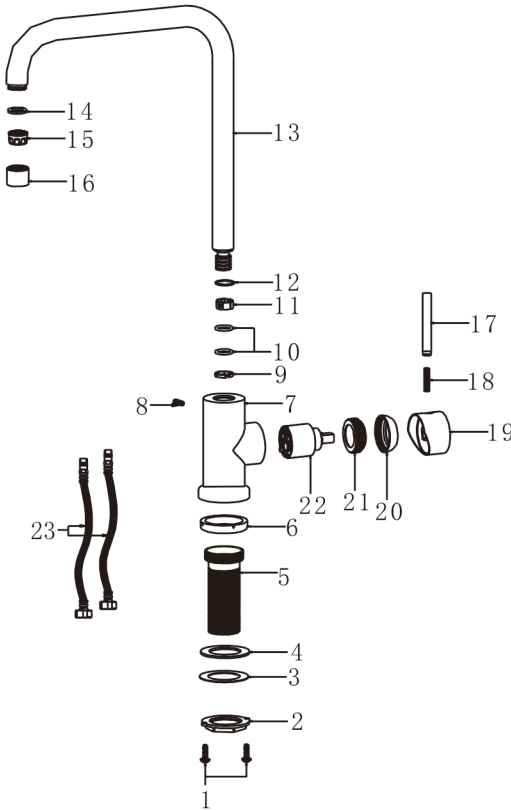

Replacement Parts

Keep this manual for ordering replacement parts.

- 1 Screws
- 2 Locking nut
- 3 Metal gasket
- 4 Rubber gasket
- 5 Extension pipe
- 6 Bottom gasket
- 7 Faucet base
- 8 Set screw
- 9 Plastic locking ring
- 10 O-rings
- 11 Plastic locking ring
- 12 O-ring
- 13 Spout
- 14 Gasket
- 15 Aerator
- 16 Aerator holder
- 17 Handle lever
- 18 Screw
- 19 Handle
- 20 Cartridge cover
- 21 Locking nut
- 22 Cartridge
- 23 Hot & cold waterlines